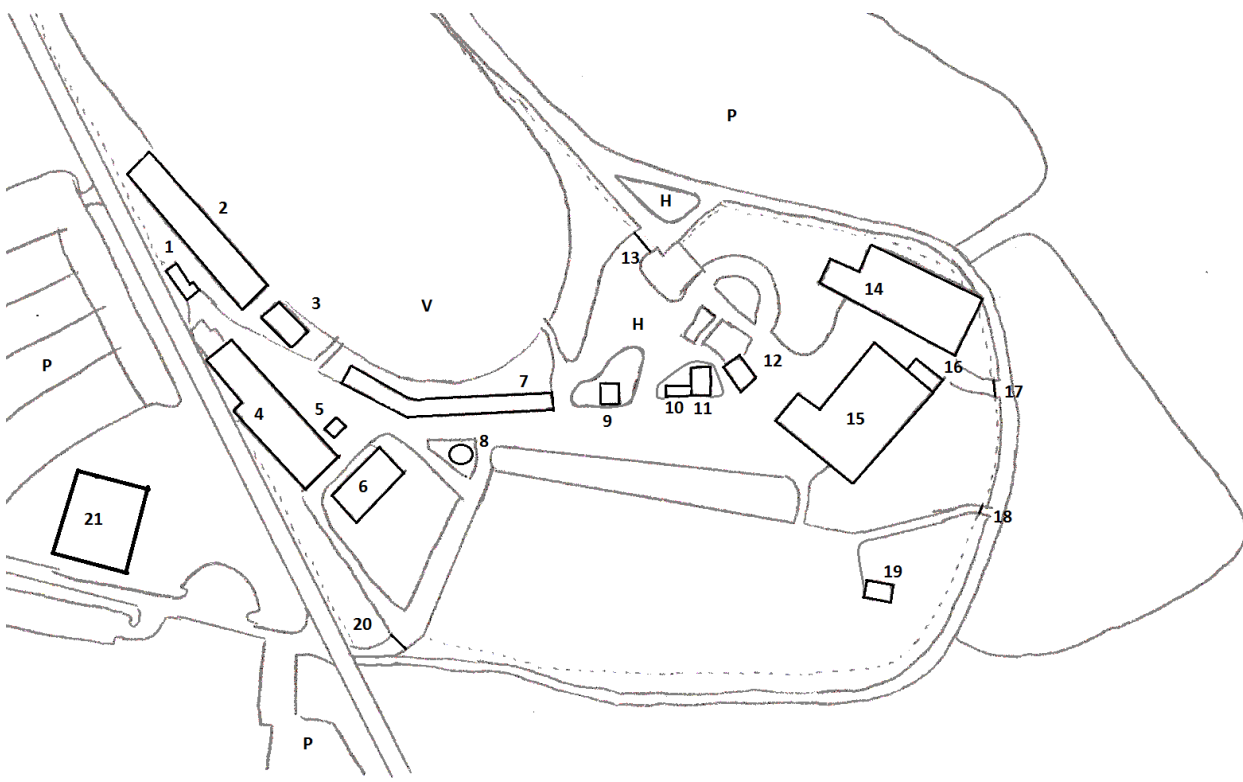

Shelby Hamfest Map

Map Key			
1	Main Gate	11	FireHouse/Hamfest Office
2	Grandstand	12	Food Vendor
3	Rest Rooms	13	Back Gate
4	Dorton Hall	14	Golf cart Rental
5	PA Stand	15	Weathers Arena
6	Goforth Hall	16	Rest Rooms
7	Food Vendors	17	Weathers Gate
8	Shriners	18	Flea Market Gate
9	Hospital	19	Rest Rooms
10	Rest Rooms	20	LeGrand Gate
		21	Bailey Center
		22	Paksoy Center
		23	Jack Hunt Campus Center
		H	Handicapped Parking
		P	General Parking
		V	Vendor Parking